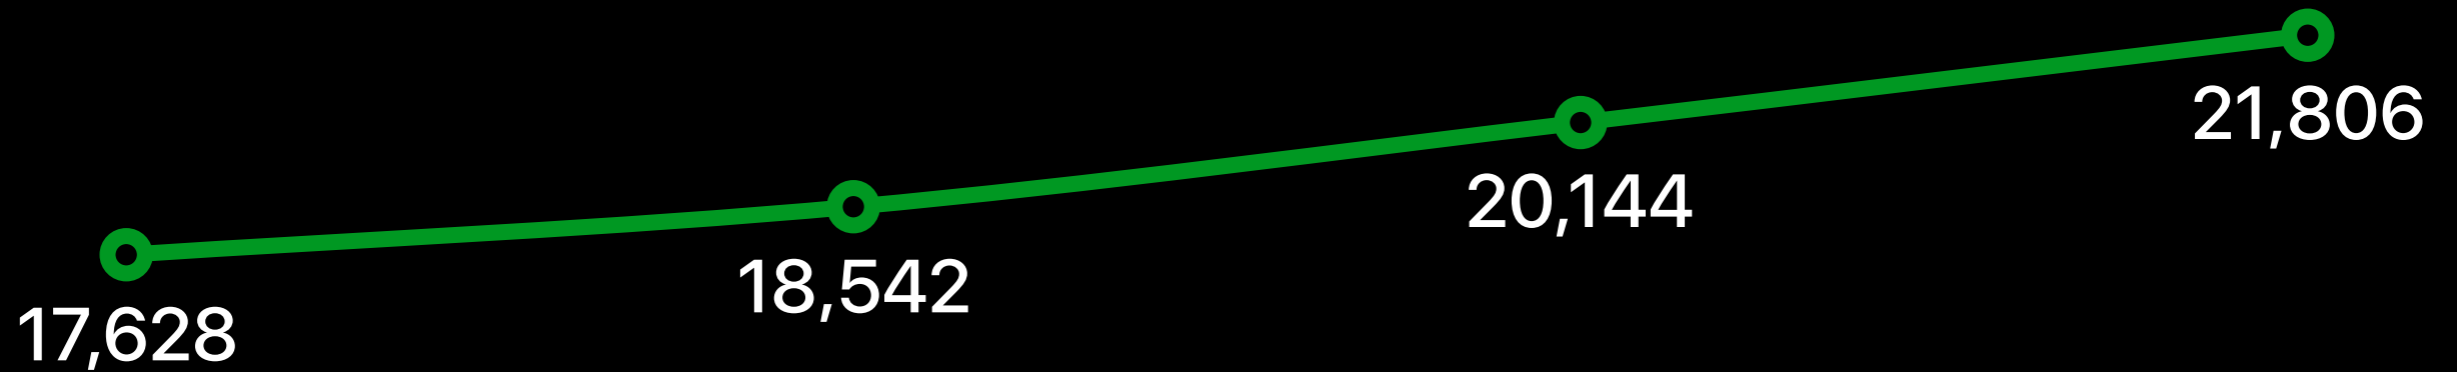

Mahasiswa Baru

Tingkat Ketetapan Seleksi Program Sarjana (S1)

	Pendaftar	Diterima	
2014/2015	10.871	4.668	43%
2015/2016	12.544	5.480	44%

Jumlah Mahasiswa

2012/2013

2013/2014

2014/2015

2015/2016

● Mhs Baru

● Total