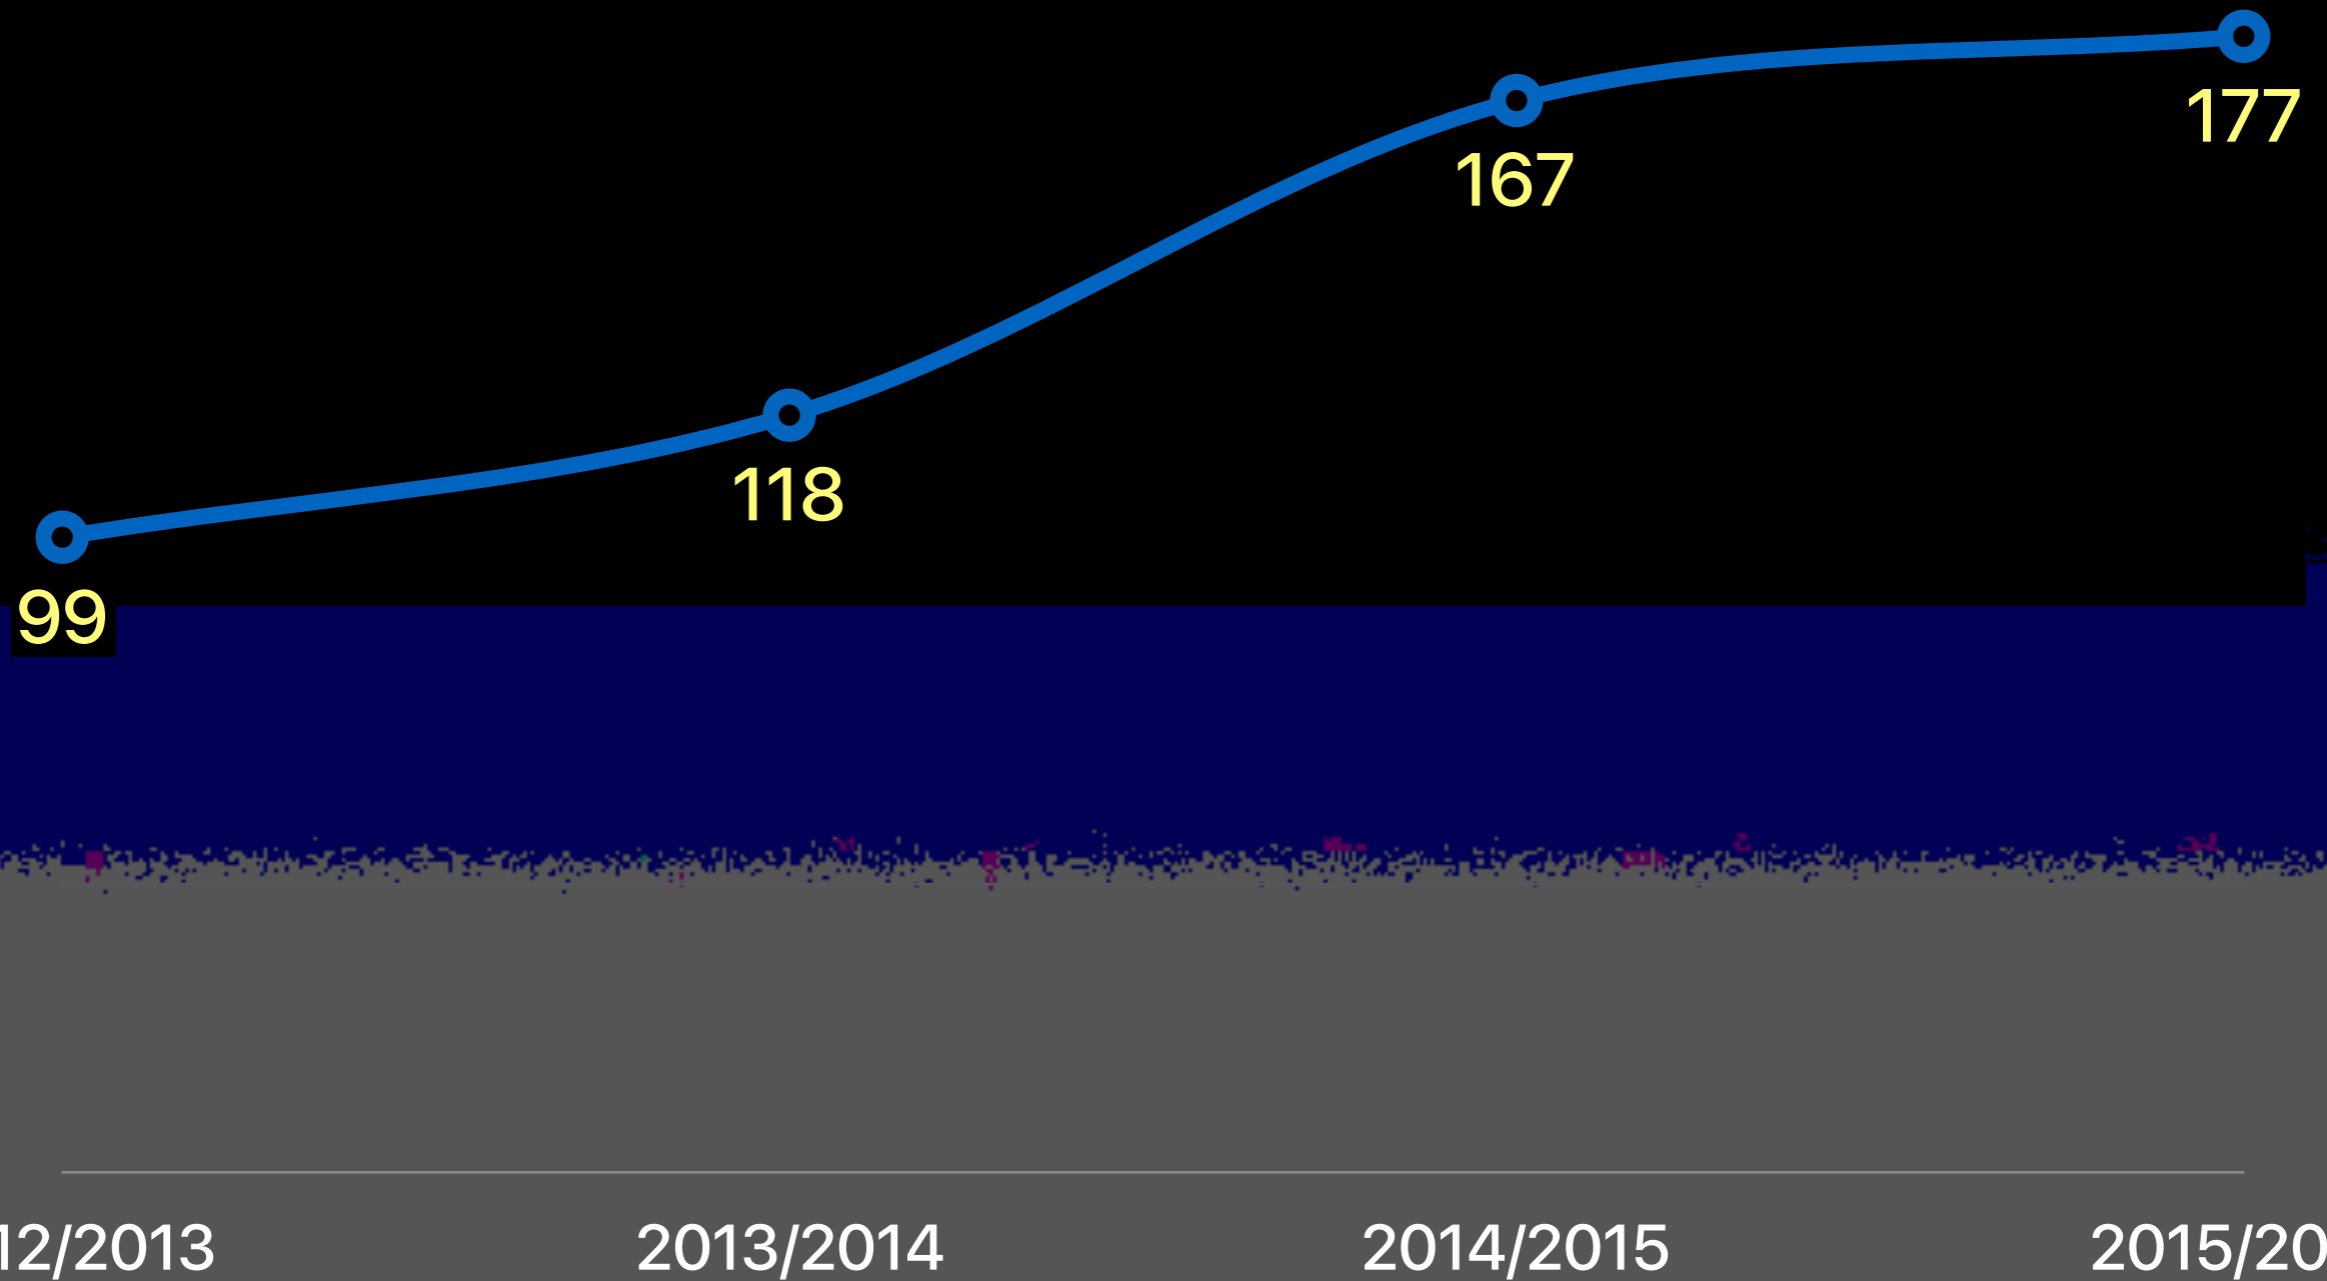

Jumlah Mahasiswa

2012/2013

2013/2014

2014/2015

2015/2016

● Mhs Baru

● Total

Mahasiswa Asing

Mahasiswa Asing

***Student Centered
Learning***

A group of four students are sitting around a wooden table outdoors. A woman in a purple hijab and glasses is gesturing while speaking to a woman in a blue and white checkered dress. A woman in a red sweater is looking at a laptop on the table. A man in a blue shirt and khaki pants is also looking at the laptop. The background shows a building with large windows.