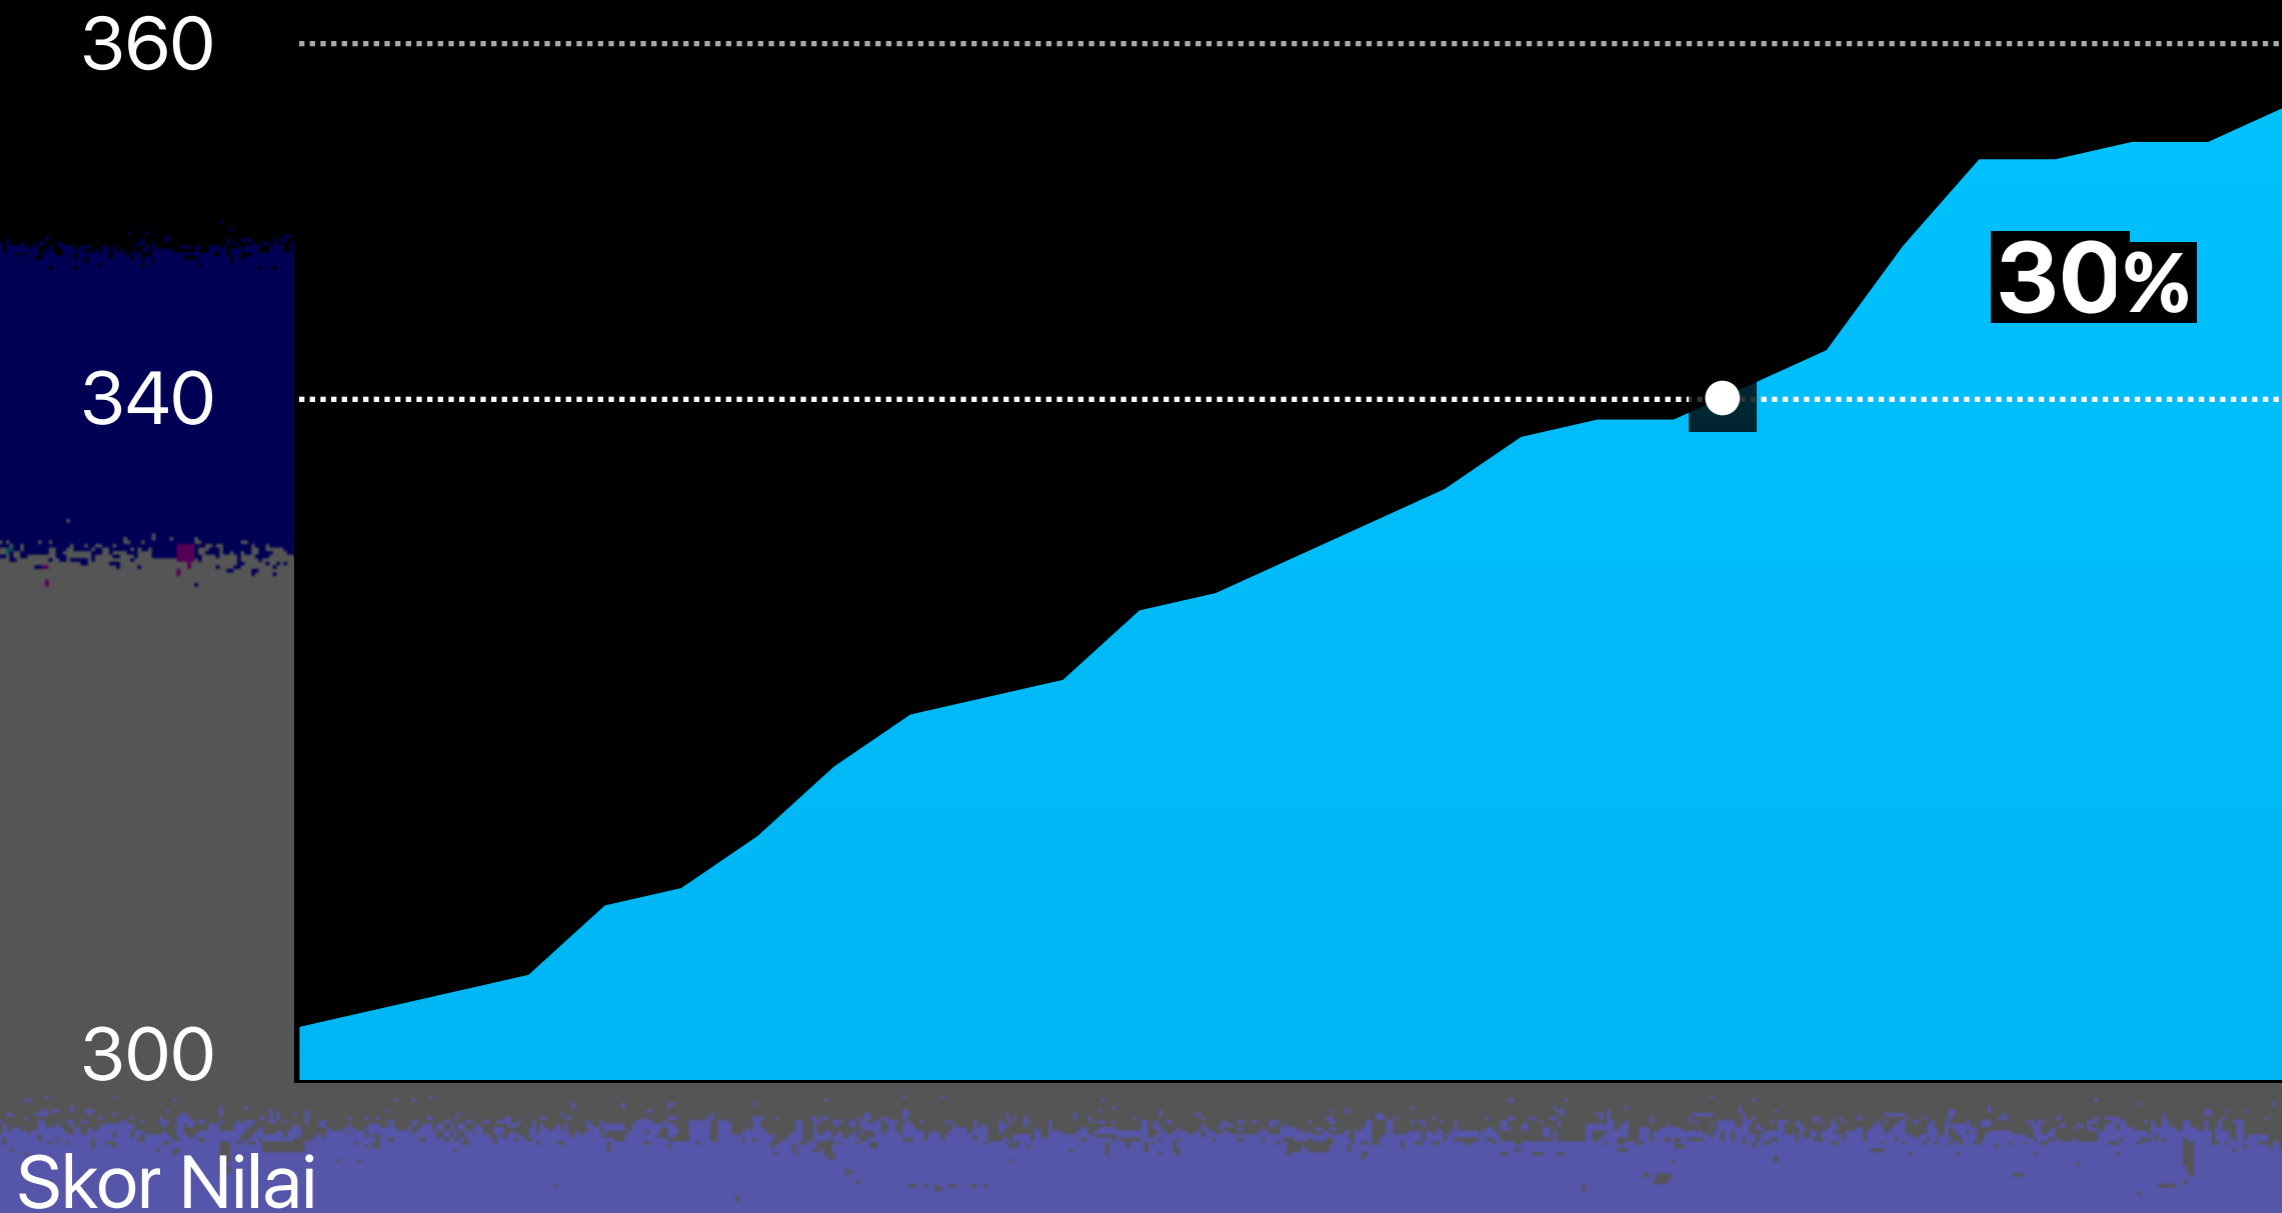

Akreditasi Prodi

Program Studi Berpotensi Terakreditasi A